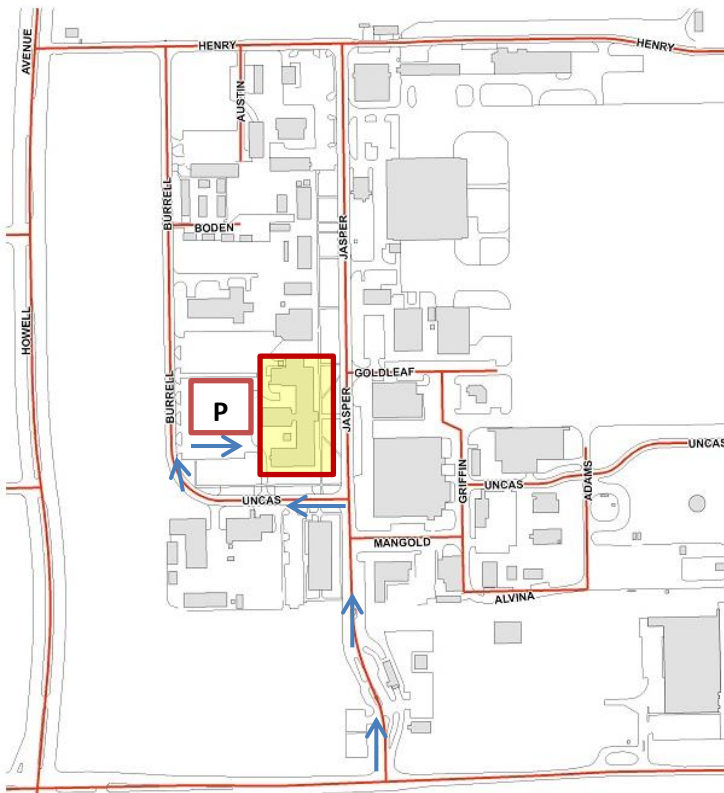

Directions to 2017 Clean Air Extravaganza

MKE Regional Business Park
300 E. College Avenue
Milwaukee, WI
(Building 102 - 6201 S. Jasper Ave.)

Directions to MKE Regional Business Park, from Milwaukee:

- I-94/41 S to College Ave., south of General Mitchell International Airport.
- Go east on College Ave. to MKE Regional Business Park, just east of Howell Ave.

College Avenue

Directions to event location:

- Enter off College Avenue and proceed straight past the park entry building along Jasper Avenue.
- Turn left on Uncas Avenue, follow curve to right onto Burrell Street.
- Turn right after curve into parking lot for BLDG. 102.
- Enter auditorium directly from rear entrance of building off of parking lot.