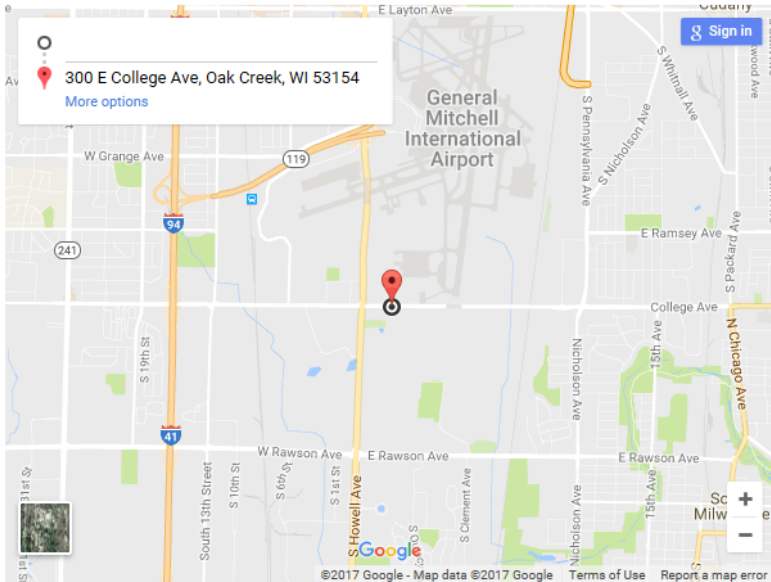

Directions to 2017 Clean Air Extravaganza

MKE Regional Business Park
300 E. College Avenue
Milwaukee, WI
(Building 102 - 6201 S. Jasper Ave.)

Directions to MKE Regional Business Park, from Milwaukee:

- I-94/41 S to College Ave., south of General Mitchell International Airport.
- Go east on College Ave. to MKE Regional Business Park, just east of Howell Ave.

College Avenue

Directions to event location:

- Enter off College Avenue and proceed straight past the park entry building along Jasper Avenue.
- Turn left on Uncas Avenue, follow curve to right onto Burrell Street.
- Turn right after curve into parking lot for BLDG. 102.
- Enter auditorium directly from rear entrance of building off of parking lot.